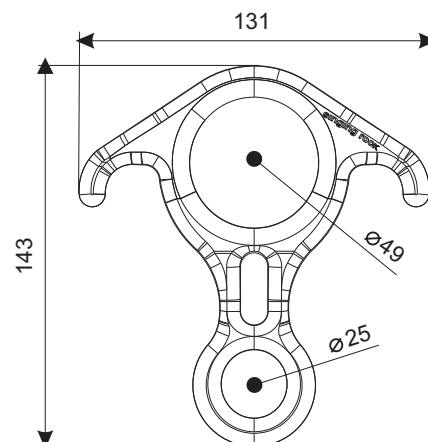

Big figure eight.

K6180ZO

Big figure eight for special use.

Weight: 459 g
Strength: $\lt; \gt; 40\text{ kN}$
Material: Stainless steel

Working: No
Mountaineering: No
Freeclimb: No
Rescue: Yes
Speleology: No
Ferrata: No

Figure eight for special use - rescue, intervention etc.

- special shape for multiple rope locking
- rappelling with heavy loads
- high strength

Rope locking:

Size:

« Producto Distribuido por Fagy Peru® »