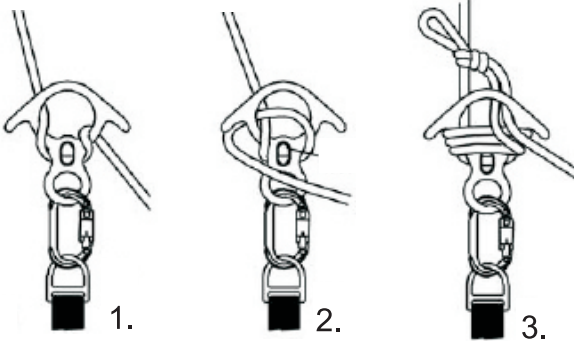

Big figure eight.

K6180ZO

Big figure eight for special use.

Weight: 459 g
Strength: $\lt; \gt; 40\text{ kN}$
Material: Stainless steel

Working: No
Mountaineering: No
Freeclimb: No
Rescue: Yes
Speleology: No
Ferrata: No

Figure eight for special use - rescue, intervention etc.

- special shape for multiple rope locking
- rappelling with heavy loads
- high strength

Rope locking:

Size:

« Producto Distribuido por Fagy Peru® »